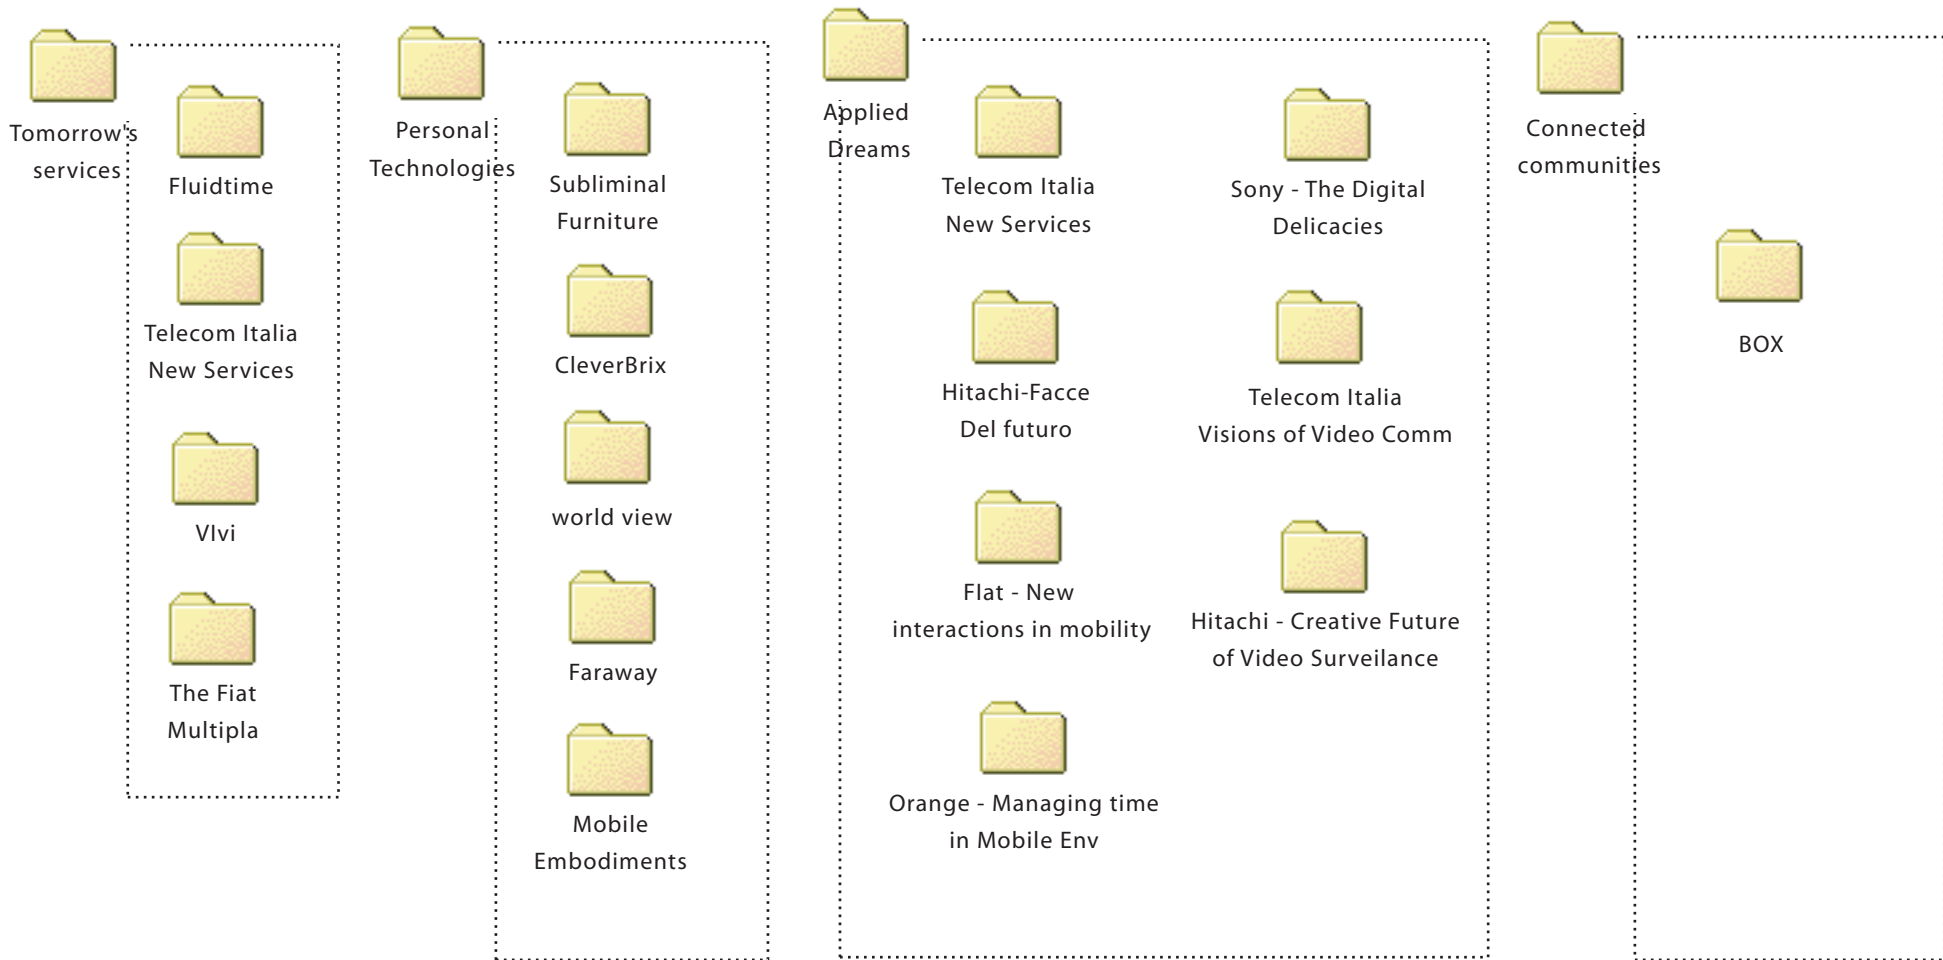

PROPOSED PROJECTS SERVER STRUCTURE

LEVEL 2 - PROJECTS